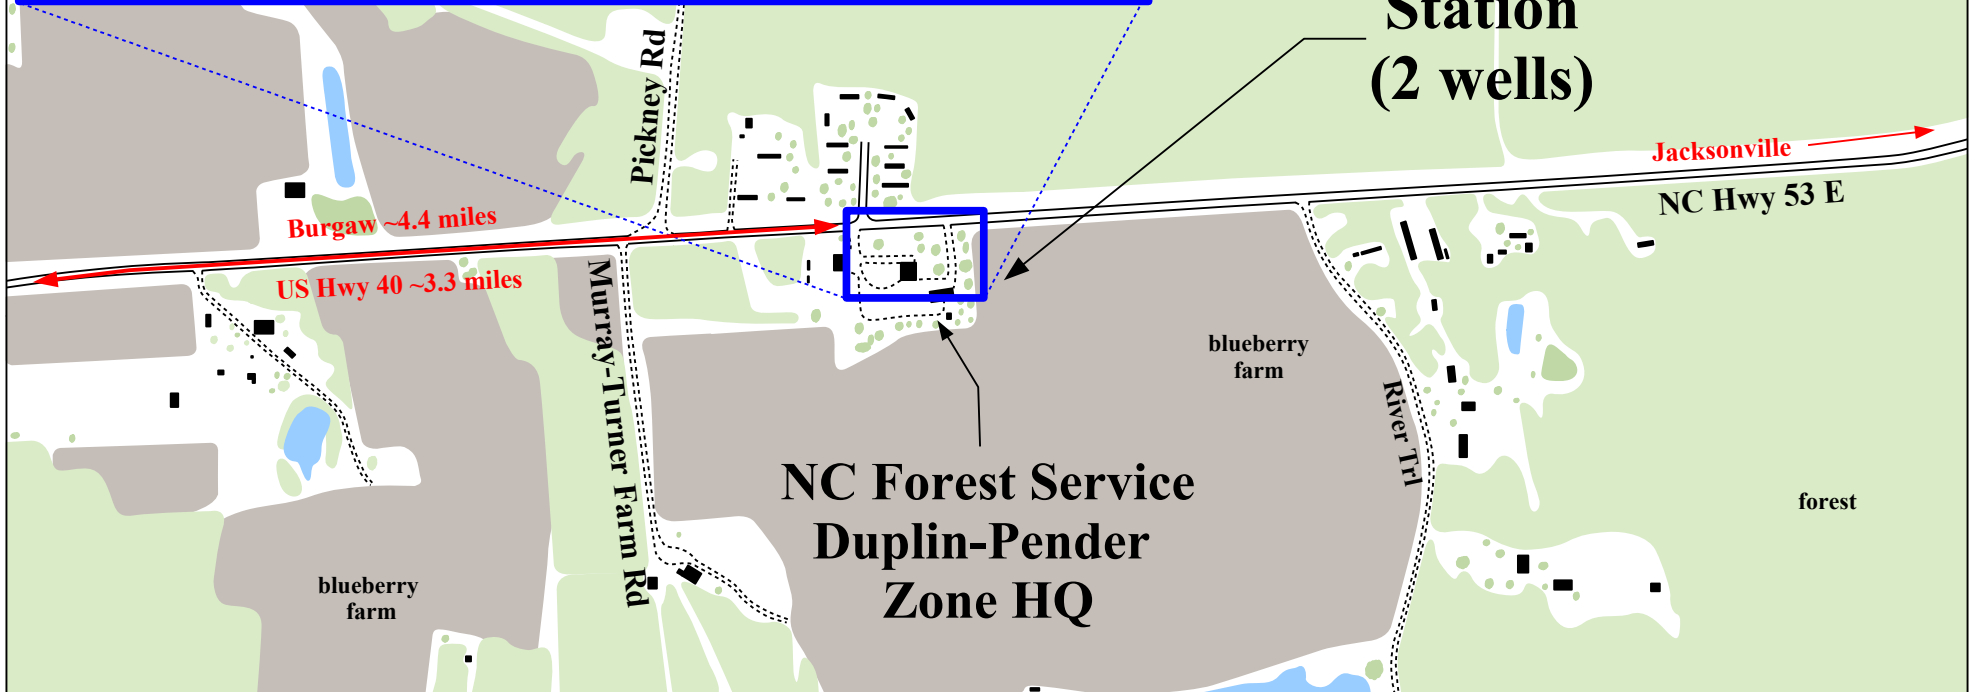

### Site Map

North Carolina  
Monitoring Well Network  
Burgaw Site, Y 30S  
Northeast of Burgaw  
Pender County, NC

**NOTE:** This map is for informational purposes only. It does not authorize any party to enter onto any lands depicted herein.

## Burgaw Monitoring Station (2 wells)

500 ft